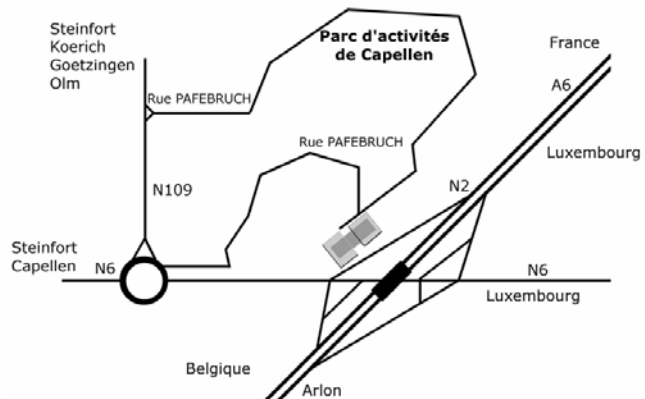

### From Belgium

- Take the E411 towards 'Arlon – Luxembourg'.
- Exit right after the border at the Exit n°2 (Mamer – Capellen).
- Take the left road towards Capellen. You are now on the N°6.
- At the roundabout, take the second road on your right (N°109) indicating 'Parc d'activité'.
- Continue straight to the SYSTEMAT building (on the right after the turn).

### From France and Germany

- Take the highway A6 towards Belgium.
- Take Exit n°2 (Mamer– Capellen).
- Take the right road towards Capellen. You are now on the N°6.
- Take the first road on your right. Now you are in the 'Parc d'activité'.
- Continue straight to the SYSTEMAT building (on the right after the turn).