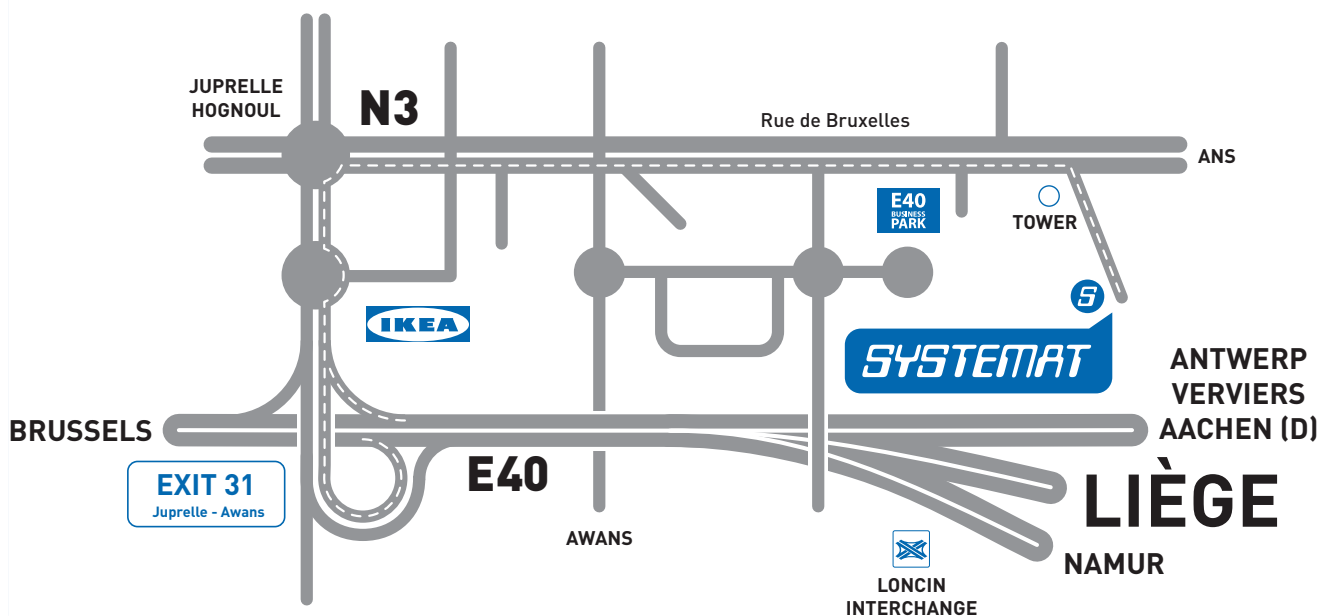

Systemat Liège

E40 Business Park

Rue de Bruxelles 174 S

B-4340 Awans

LIÈGE

Itinerary

from Brussels

- Highway E40 to Liège.
- Exit 31 Juprelle-Awans. Follow Juprelle.
- On the second roundabout turn right (N3) to Liège-Ans.
- At the tower turn right into the «E40 Business Park» and continue straight on to the end of the road.
- The Systemat Liège offices are situated on your right.

from Namur

- Highway E42 to Liège.
- At the interchange of Loncin, follow the E40 to Louvain-Bruxelles.

- Exit 31 Juprelle-Awans. Follow Juprelle.
- Then follow the itinerary described above.

from Luxembourg

- Highway E25 to Liège.
- At the interchange of Loncin, follow the E40 to Louvain-Bruxelles.
- Exit 31 Juprelle-Awans. Follow Juprelle.
- Then follow the itinerary described above.

from Antwerp – Hasselt

from Verviers – Germany

- Highway E40 to Liège-Bruxelles.
- At the interchange of Loncin, follow the E40 to Louvain-Bruxelles.
- Exit 31 Juprelle-Awans. Follow Juprelle.
- Then follow the itinerary described above.